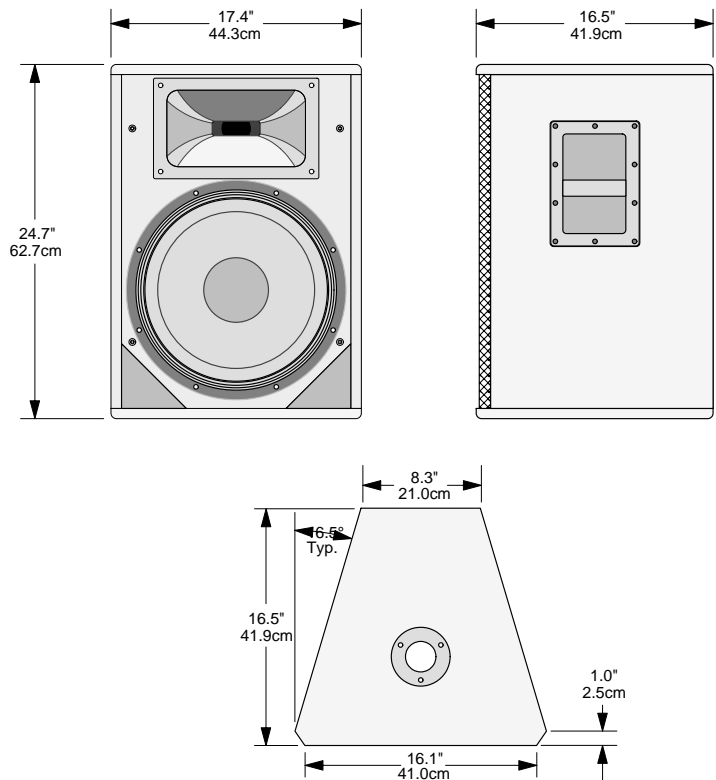

M2X

M2X Specifications

Frequency Response

±3dB, 80Hz to 14kHz
±5dB, 55Hz to 17kHz

Coverage

Horizontal: 70 degrees
Vertical: 55 degrees

Sensitivity

LF: 98dB, one watt, one meter
HF: 106dB, one watt, one meter

Recommended Amplifier Power

LF: 600 watts to 1000 watts into 8 ohms
HF: 120 watts to 200 watts into 8 ohms

Nominal Impedance of Each Driver

8 ohms

Recommended Crossover Point

1kHz, 24dB per octave

Maximum SPL

127dB, broadband, one meter, one minute

Connectors

Dual Neutrik NL-4, other connectors available

Enclosure

13-ply Baltic birch, 2-part textured black finish, perforated steel grill with open-cell foam backing, flush-mounted Ultimate Support pole flange, flush-mounted steel dish handles

Dimensions

24.7 inches high (62.7cm)
17.4 inches wide (44.3cm)
16.5 inches deep (41.9cm)

Weight

73.0 pounds (33.2kg)

Standard Configurations

M2X: Bi-amp
M2XF: Bi-amp, two flypoints
M2X3F: Bi-amp, three flypoints

Options

EP-4 connectors, custom finishes, weatherproofing, Black Box Stereo Analog Controller unit, CCM Control Card for Crown P.I.P.®-compatible amplifiers

Warranty

Three years from date of original purchase

Technical specifications subject to change without notice.
See price list for details on options.

macpherson

www.macpherson-inc.com