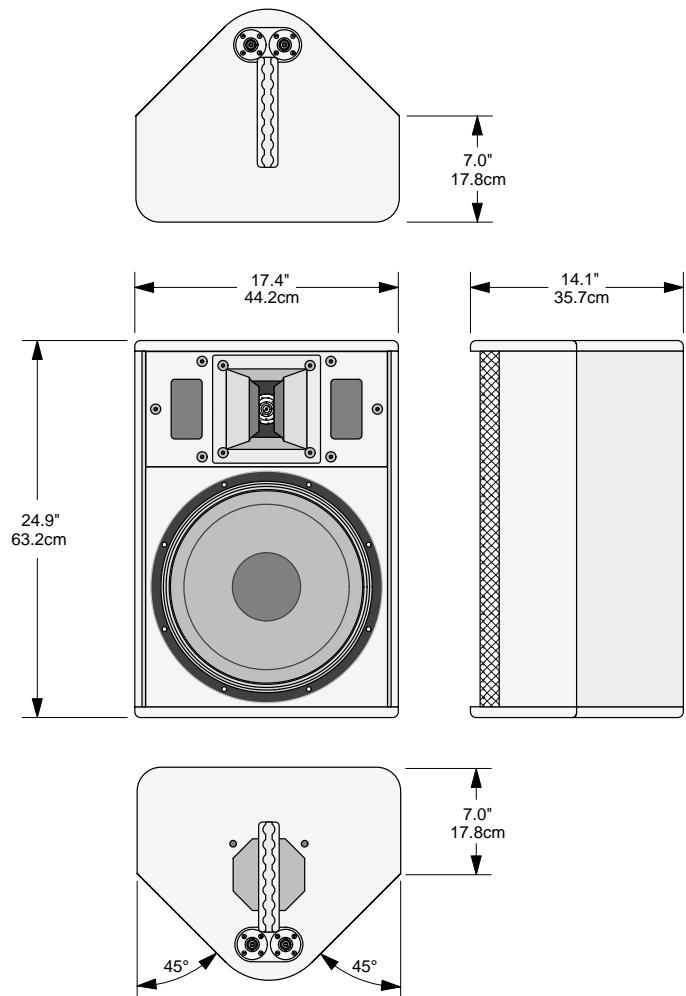

M15X

M15X Specifications

Standard Configuration

M15X: Bi-amp

Frequency Response

±3dB, 80Hz to 15kHz
±5dB, 60Hz to 17kHz

Coverage (between -6dB points)

Horizontal: 90 degrees
Vertical: 55 degrees
HF component rotates for pattern selection

Nominal Impedance

LF: 8 ohms
HF: 8 ohms

Sensitivity

LF: 98dB, one watt, one meter
HF: 106dB, one watt, one meter

Maximum SPL

127dB, broadband, one meter, one minute

Recommended Amplifier Power

LF: 600 to 1000 watts
HF: 120 to 200 watts
RMS into 8 ohms

Recommended Crossover Point

1kHz, 24dB per octave

Connectors

Four, Neutrik NL4

Suspension Points

Two sections, heavy-duty aluminum aircraft track

Attachment Points

Two, M8 threads; spacing compatible with Ultimate Support BMB-200K mounting bracket

Enclosure

Hardwood plywood, textured black finish, powder-coated perforated steel grill with open-cell foam backing

Dimensions (Upright Position)

24.9 inches high (63.2cm)
17.4 inches wide (44.2cm)
14.1 inches deep (35.7cm)

Dimensions (Floor Monitor Position)

16.4 inches high (41.6cm)
24.9 inches wide (63.2cm)
16.4 inches deep (41.6cm)

Weight

74.5 pounds (33.9kg)

Options

Black Box Stereo Analog Controller unit, CCM Control Card for Crown P.I.P.®-compatible amplifiers, road cases

Warranty

Three years from date of original purchase

Contents subject to change without notice. Dimensions provided for general reference only.

macpherson